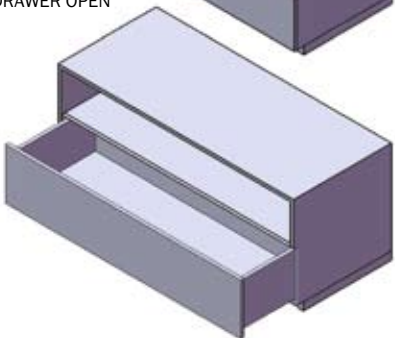

**Ground combo drawer + shelf** with kicker mounting.

Internal shelf A: 260mm bottom, 200mm top.  
Internal shelf B: 260mm bottom, 260mm top.

CODE	DIMENSIONS
GC600A	600 x 476 x 500
GC600B	600 x 536 x 500
GC1200A	1200 x 476 x 500
GC1200B	1200 x 536 x 500

**Ground shelf** with kicker mounting.

CODE	DIMENSIONS
GS600A	600 x 200 x 500
GS600B	600 x 260 x 500
GS1200A	1200 x 200 x 500
GS1200B	1200 x 260 x 500

**Ground shelf multi** with kicker mounting.

Internal shelf A: 228mm bottom, 200mm top.  
Internal shelf B: 228mm bottom, 260mm top.

CODE	DIMENSIONS
GSM600A	600 x 476 x 500
GSM600B	600 x 536 x 500
GSM1200A	1200 x 476 x 500
GSM1200B	1200 x 536 x 500

GD1200B

GD1200A

GD1200A WITH  
DRAWER OPEN

GC1200B

GC1200A WITH  
DRAWER OPEN

GSM1200A

GSM1200B