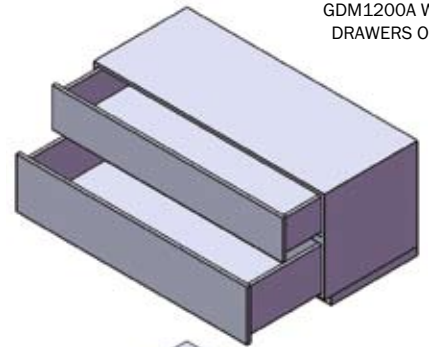

GDM1200A WITH
DRAWERS OPEN