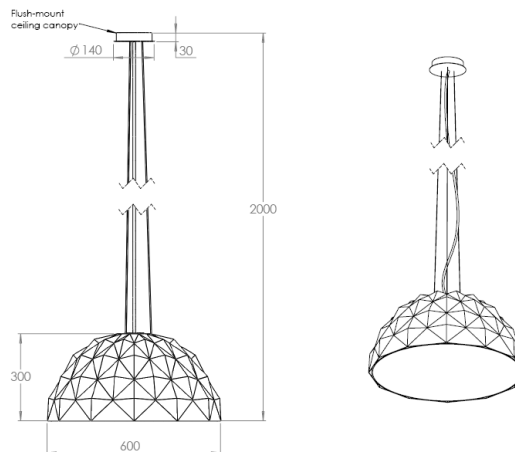

APOLLO

LED PENDANT/WALL LIGHT

PRODUCT DETAILS

Dimensions	Ø: 600 H: 300 Drop: 2000
Material	Resin and fiberglass
Finish	Black with white interior
Fitting	E27 60W max ESL or LED x1
IP Rating	IP20
Net Weight	7.9kg
Box size	L: 650 x W: 650 x H: 360