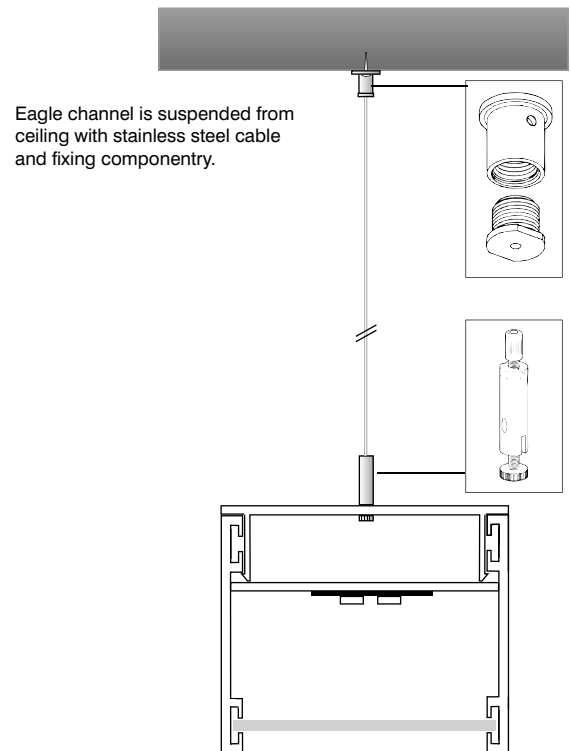

EAGLE lighting systems combine the efficiency of low voltage LED with an architectural elegance hitherto not seen.

The system offers countless options and variations:

- Channels are available in lengths up to 5.6m with diffuser to match.
- Channels come standard in natural anodised aluminium but may be powder coated on request (POA).
- System may be flush ceiling mounted (*Fig. A*) or suspended via sleek suspension componentry
- Channels may be installed individually or in pairs (*Fig. B*)
- Optional Low voltage LED downlights may be installed along the length of the diffuser to provide feature lighting (*Fig. C*)
- Optional LED strip may be fixed to top channel cover to provide subtle uplighting (*Fig. D*)

EAGLE 2 - double row

LED downlights installed to augment lighting

LED strip on channel cover provides uplighting

BASIC COMPONENTRY

COMPONENTRY FOR SUSPENDED INSTALLATION

Ceiling attachment

Griplock cylinder

Stainless steel cable

INSTALLATION Option A

INSTALLATION Option B

Description	Part No.
LEEFCW	LED extrusion flush mount – Cool White
LEEFWW	LED extrusion eagle flush mount – Warm White
LEESCW	LED extrusion Eagle suspended – Cool White
LEESWW	LED extrusion Eagle Suspended – Warm White
LEESCW+U	LED extrusion Eagle Suspended – Warm White+Uplight
LEESWW+U	LED extrusion Eagle Suspended – Cool White+Uplight