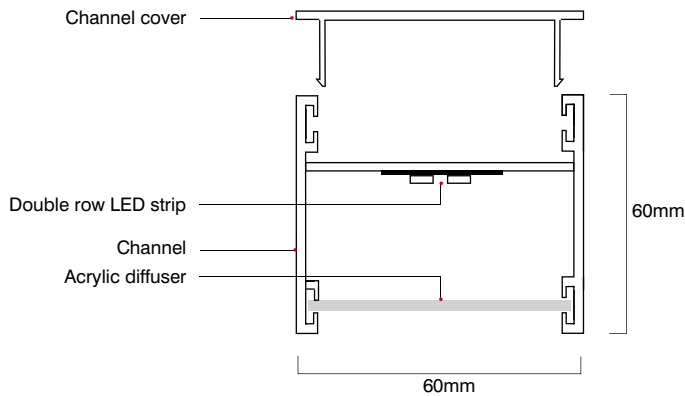

EAGLE lighting systems combine the efficiency of low voltage LED with an architectural elegance hitherto not seen.

The system offers countless options and variations:

- Channels are available in lengths up to 5.6m with diffuser to match.
- Channels come standard in natural anodised aluminium but may be powder coated on request (POA).
- System may be flush ceiling mounted (*Fig. A*) or suspended via sleek suspension componentry
- Channels may be installed individually or in pairs (*Fig. B*)
- Optional Low voltage LED downlights may be installed along the length of the diffuser to provide feature lighting (*Fig. C*)
- Optional LED strip may be fixed to top channel cover to provide subtle uplighting (*Fig. D*)

EAGLE 2 - double row

LED downlights installed to augment lighting

LED strip on channel cover provides uplighting

BASIC COMPONENTRY

COMPONENTRY FOR SUSPENDED INSTALLATION

Ceiling attachment

Griplock cylinder

Stainless steel cable

INSTALLATION Option A

INSTALLATION Option B

Description	Part No.
LEEFCW	LED extrusion flush mount – Cool White
LEEFWW	LED extrusion eagle flush mount – Warm White
LEESCW	LED extrusion Eagle suspended – Cool White
LEESWW	LED extrusion Eagle Suspended – Warm White
LEESCW+U	LED extrusion Eagle Suspended – Warm White+Uplight
LEESWW+U	LED extrusion Eagle Suspended – Cool White+Uplight