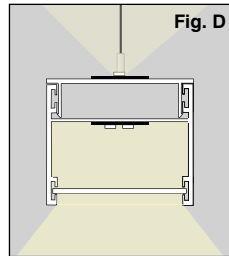

EAGLE lighting systems combine the efficiency of low voltage LED with an architectural elegance hitherto not seen.

The system offers countless options and variations:

- Channels are available in lengths up to 5.6m with diffuser to match.
- Channels come standard in natural anodised aluminium but may be powder coated on request (POA).
- System may be flush ceiling mounted (*Fig. A*) or suspended via sleek suspension componentry
- Channels may be installed individually or in pairs (*Fig. B*)
- Optional Low voltage LED downlights may be installed along the length of the diffuser to provide feature lighting (*Fig. C*)
- Optional LED strip may be fixed to top channel cover to provide subtle uplighting (*Fig. D*)

EAGLE 2 - double row

LED downlights installed to augment lighting

LED strip on channel cover provides uplighting

BASIC COMPONENTRY

COMPONENTRY FOR SUSPENDED INSTALLATION

Ceiling attachment

Griplock cylinder

Stainless steel cable

INSTALLATION Option A

INSTALLATION Option B

Description	Part No.
LEEFCW	LED extrusion flush mount – Cool White
LEEFWW	LED extrusion eagle flush mount – Warm White
LEESCW	LED extrusion Eagle suspended – Cool White
LEESWW	LED extrusion Eagle Suspended – Warm White
LEESCW+U	LED extrusion Eagle Suspended – Warm White+Uplight
LEESWW+U	LED extrusion Eagle Suspended – Cool White+Uplight