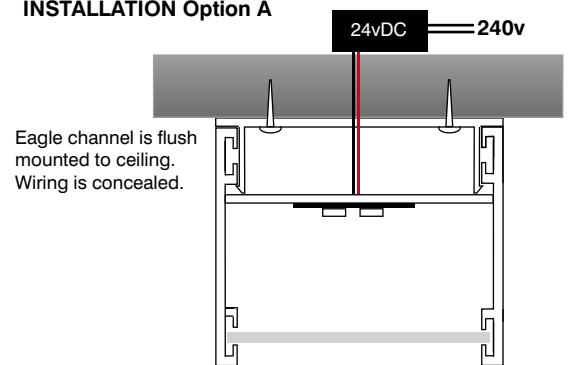

EAGLE 2 - double row

LED downlights installed to augment lighting

LED strip on channel cover provides uplighting

BASIC COMPONENTRY

COMPONENTRY FOR SUSPENDED INSTALLATION

Ceiling attachment

Griplock cylinder

Stainless steel cable

INSTALLATION Option A

INSTALLATION Option B

Description	Part No.
LEEFCW	LED extrusion flush mount – Cool White
LEEFWW	LED extrusion eagle flush mount – Warm White
LEESCW	LED extrusion Eagle suspended – Cool White
LEESWW	LED extrusion Eagle Suspended – Warm White
LEESCW+U	LED extrusion Eagle Suspended – Warm White+Uplight
LEESWW+U	LED extrusion Eagle Suspended – Cool White+Uplight